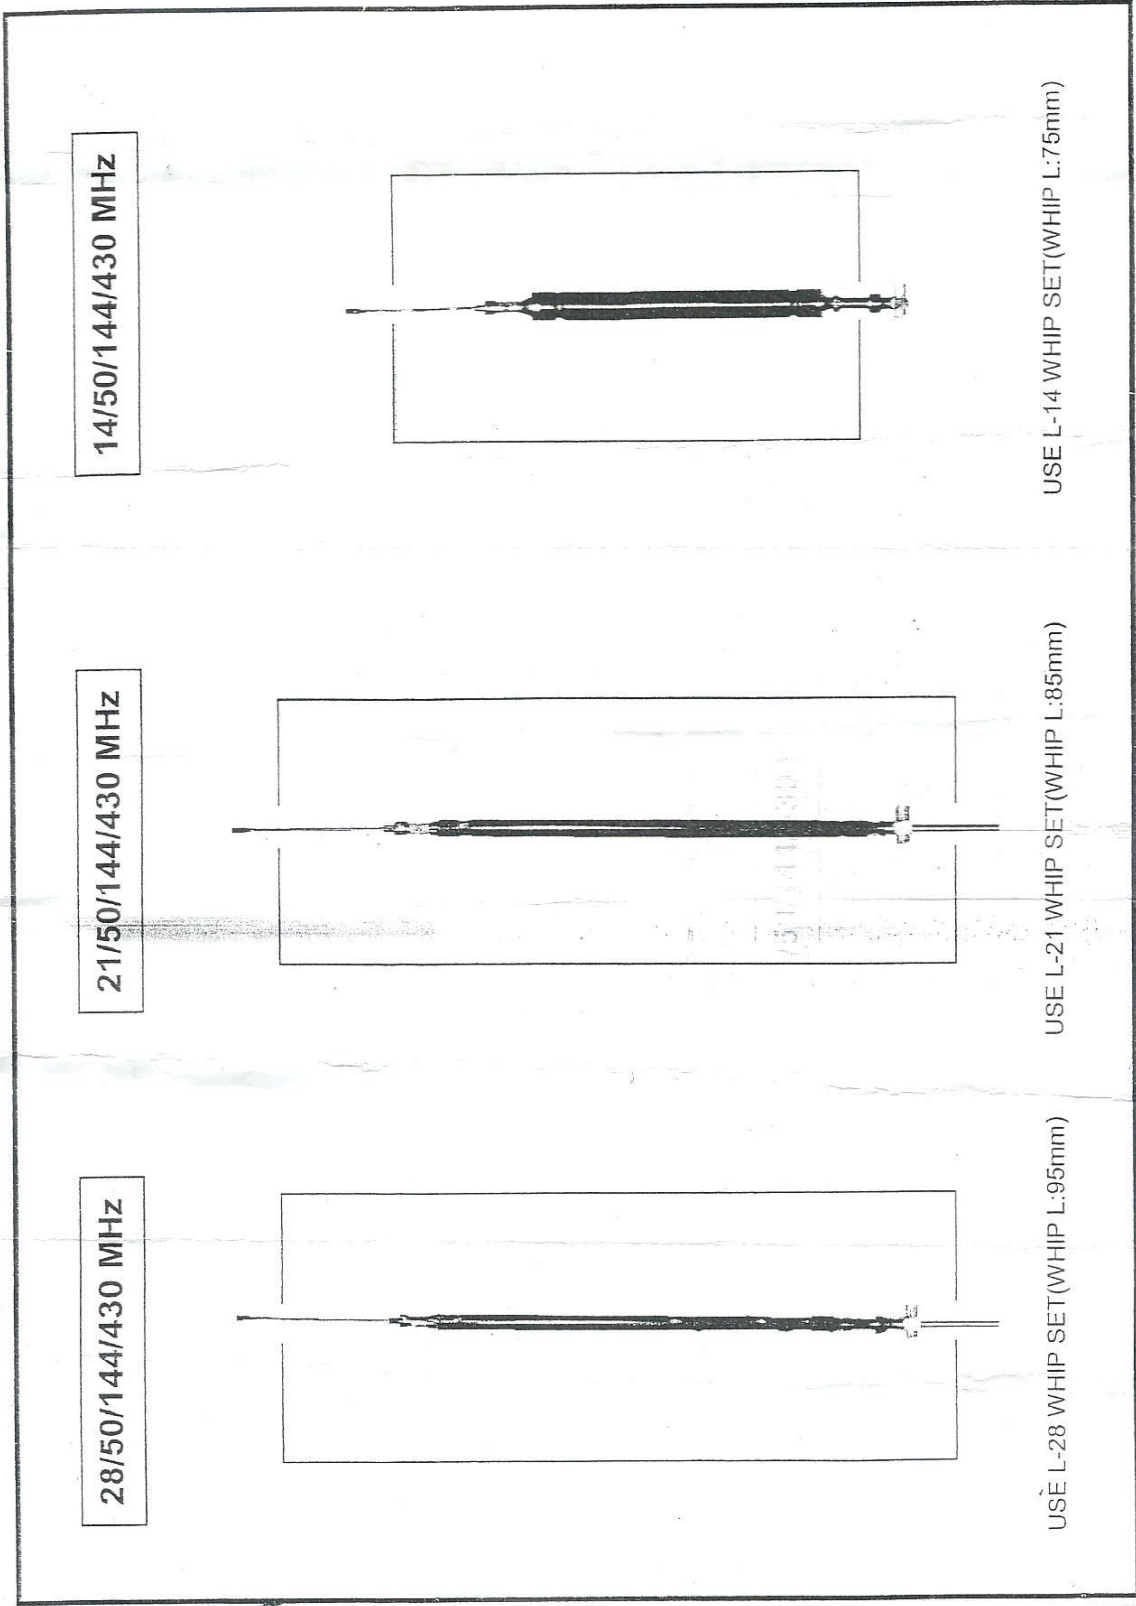

50/144/430 MHz

14/21/50/144/430 MHz

USE L-21 WHIP SET (WHIP L:85mm) IN HORIZONTAL  
USE L-14 WHIP SET (WHIP L:85mm) IN VERTICAL

LOOSE THE FERRULE AND SLIDE IT UP.

PULL THE WHIP OUT

BAND THE WHIP

50/144/430 MHz

28/50/144/430 MHz

21/50/144/430 MHz

14/50/144/430 MHz

USE L-28 WHIP SET(WHIP L:95mm)

USE L-21 WHIP SET(WHIP L:85mm)

USE L-14 WHIP SET(WHIP L:75mm)

50/144/430 MHz

28/50/144/430 MHz