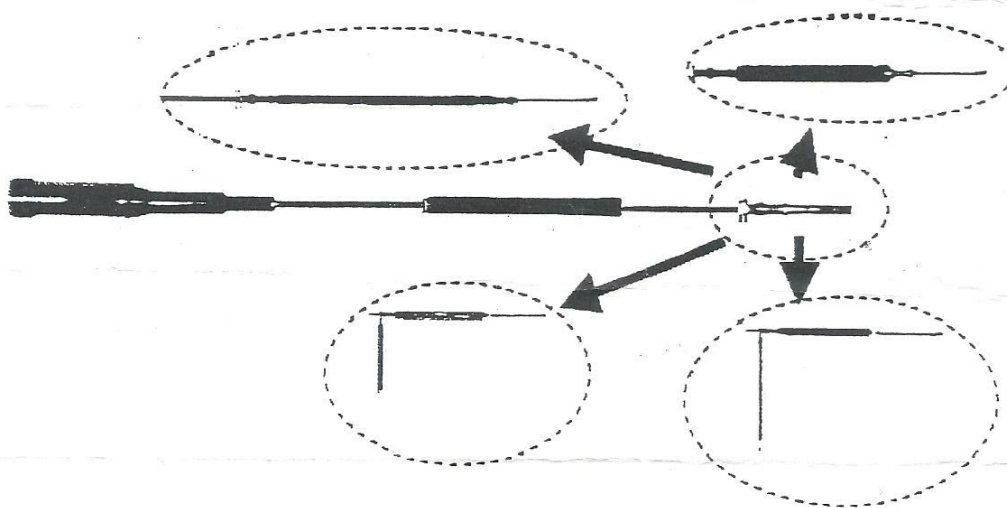

HIGH PERFORMANCE MULTI-BAND HF/VHF/UHF MOBILE COMMUNICATION ANTENNA

UVH-600

Specifications

FREQUENCY RANGE 50 / 144 / 430 MHz
28 / 50 / 144 / 430 MHz
7 / 50 / 144 / 430 MHz
14 / 50 / 144 / 430 MHz
7 / 14 / 50 / 144 / 430 MHz
14 / 21 / 50 / 144 / 430 MHz
7 / 21 / 50 / 144 / 430 MHz
14 / 28 / 50 / 144 / 430 MHz
7 / 28 / 50 / 144 / 430 MHz
21 / 28 / 50 / 144 / 430 MHz
/ 30 MHz / 50MHz / 144 MHz & AIR BAND

VSWR	Low VSWR
POLARIZATION	Vertical
IMPEDANCE	50 Ohm
POWER CAPACITY	200 Watis (144 / 430 MHz SSB) 120 Watis (50MHz & LOWER)
CONNECTOR	PL-259